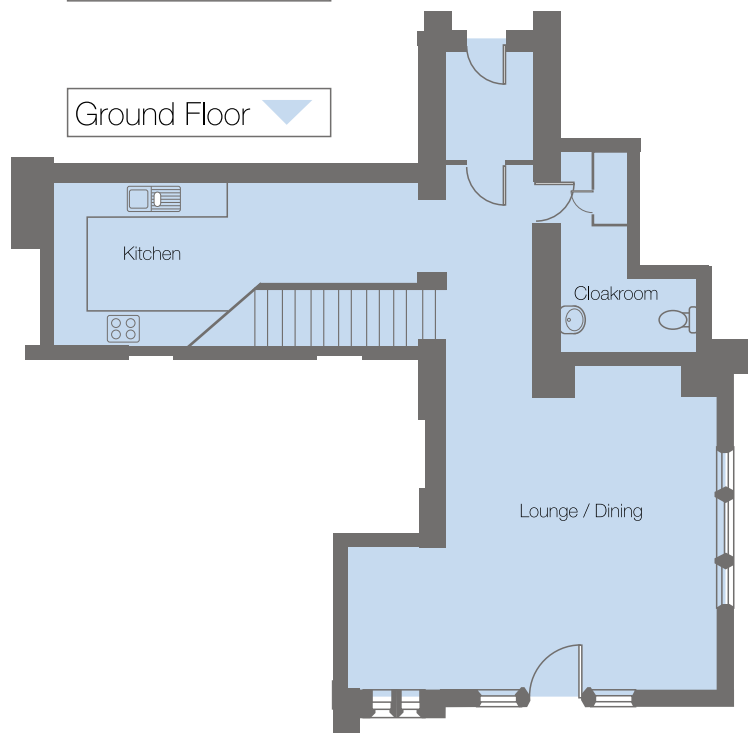

First Floor ▲

Ground Floor ▼

Apartment 53

## Apt 53

Lounge / Dining	6380mm(max) × 5050mm 20'11"(max) × 16'7"
Kitchen	6810mm × 2820mm 22'4" × 9'3"
Master Bedroom	5000mm × 3910mm 16'5" × 12'10"
Bedroom 2	4270mm(max) × 4270mm 14'0"(max) × 14'0"

PLEASE NOTE:  
Dimensions are approximate and take into account maximum measurements, plans and photographs are a guide only, we reserve the right to amend and alter the specification at any time, all details should be confirmed with sales adviser prior to reservation.