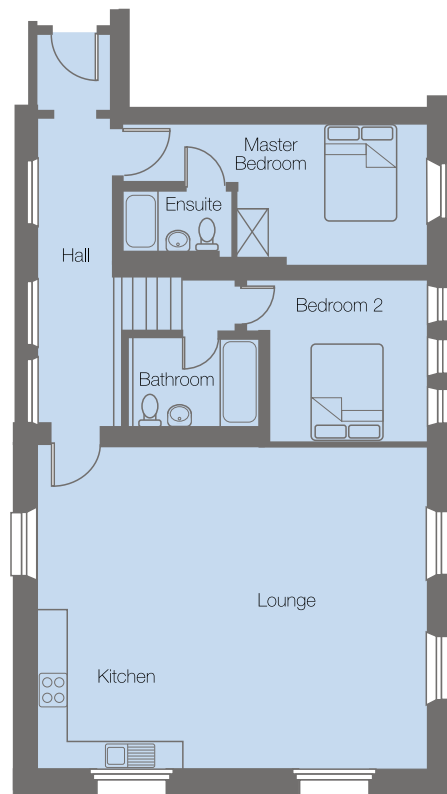

Apartment 41

Apartment 38

FROME COURT

BARTESTREE :: HEREFORDSHIRE

Apt 41

Lounge/Dining/Kitchen 6860mm x 6250mm
22'6" x 20'6"

Master Bedroom 6100mm x 2670mm
20' x 8'9" max

Bedroom 2 4370mm x 3280mm
14'4" x 10'9"

Apt 38

Lounge/Dining/Kitchen 8150mm x 6300mm
26'9" x 20'8"

Master Bedroom 4010mm x 2900mm
13'2" x 9'6"

Bedroom 2 3580mm x 3480mm
11'9" x 11'5"

STRAND HOMES

PLEASE NOTE:

Dimensions are approximate and take into account maximum measurements, plans and photographs are a guide only, we reserve the right to amend and alter the specification at any time, all details should be confirmed with sales adviser prior to reservation.